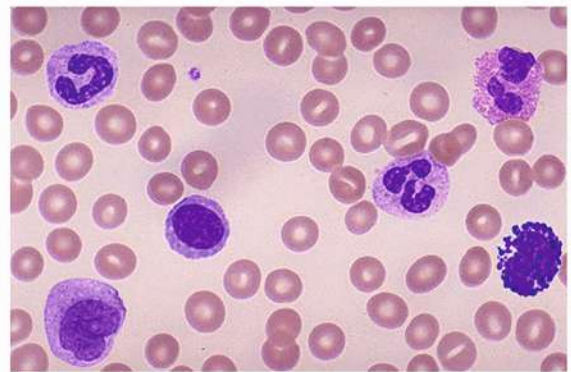

InSight™

Microscope Eyepiece Adapter for Smartphones

**Mounts most smartphones to
most microscopes in seconds**

**CAPTURE & SHARE
MICROSCOPIC IMAGES.**

"PASSIONATE ABOUT LABORATORY DIAGNOSTICS"

WOODLEY
EQUIPMENT COMPANY LTD.