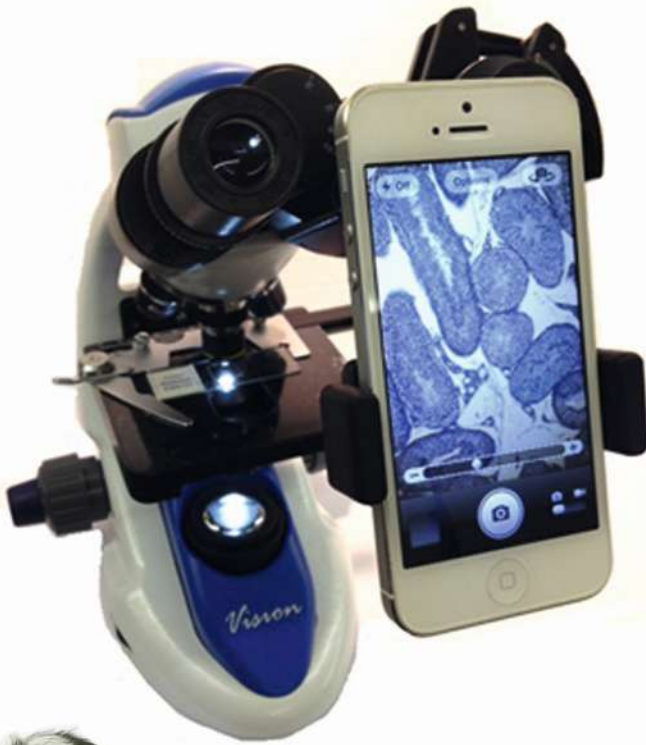

InSight™

Microscope Eyepiece Adapter for Smartphones

**Mounts most smartphones to
most microscopes in seconds**

**CAPTURE & SHARE
MICROSCOPIC IMAGES.**

"PASSIONATE ABOUT LABORATORY DIAGNOSTICS"

WOODLEY
EQUIPMENT COMPANY LTD.

InSight™ Microscope Eyepiece Adapter for Smartphones

InSight™ Microscope Adapter mounts most smartphones to most microscopes in seconds!

The smartphone camera can then capture photos and videos for real-time viewing on smartphone screen, via video conferencing, emailing or sharing online.

Capture and share microscopic images

InSight™ 50x Microscope Lens

InSight™ 50x Microscope Lens Adapter mounts onto any smartphone to capture high quality microscopic images and videos.

- Enhances the Smartphone camera
- No batteries required
- Ideal tool for
 - Dermatology Examination
 - Ectoparasite Identification
 - Teaching Aid

SPECIFICATIONS

- 50 x Optical Magnification
- View Angle: Full Screen
- Focus Distance: 0.7mm
- Weight: 4.2g

+44 (0) 1204 669033 (Option 1)

sales@woodleyequipment.com

www.woodleyequipment.com

Old Station Park Buildings
St. John Street
Horwich
Bolton
Lancashire
BL6 7NY
UK