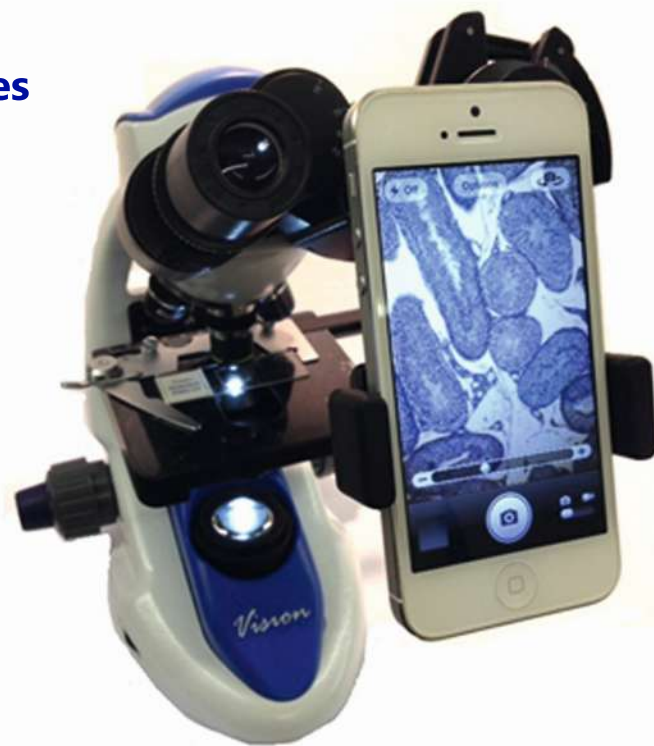

InSight™

Microscope Eyepiece Adapter for Smartphones

**Mounts most smartphones to
most microscopes in seconds**

**CAPTURE & SHARE
MICROSCOPIC IMAGES.**

"PASSIONATE ABOUT LABORATORY DIAGNOSTICS"

WOODLEY
EQUIPMENT COMPANY LTD.

InSight™ Microscope Eyepiece Adapter for Smartphones

InSight™ Microscope Adapter mounts most smartphones to most microscopes in seconds!

The smartphone camera can then capture photos and videos for real-time viewing on smartphone screen, via video conferencing, emailing or sharing online.

Capture and share microscopic images

InSight™ 50x Microscope Lens

InSight™ 50x Microscope Lens Adapter mounts onto any smartphone to capture high quality microscopic images and videos.

- Enhances the Smartphone camera
- No batteries required
- Ideal tool for
 - Dermatology Examination
 - Ectoparasite Identification
 - Teaching Aid

SPECIFICATIONS

- 50 x Optical Magnification
- View Angle: Full Screen
- Focus Distance: 0.7mm
- Weight: 4.2g

+44 (0) 1204 669033 (Option 1)

sales@woodleyequipment.com

www.woodleyequipment.com

Old Station Park Buildings
St. John Street
Horwich
Bolton
Lancashire
BL6 7NY
UK