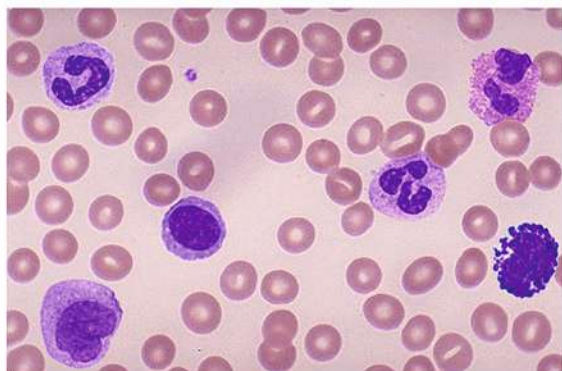

InSight™ Microscope Eyepiece Adapter for Smartphones

InSight™ Microscope Adapter mounts most smartphones to most microscopes in seconds!

The smartphone camera can then capture photos and videos for real-time viewing on smartphone screen, via video conferencing, emailing or sharing online.

Capture and share microscopic images

InSight™ 50x Microscope Lens

InSight™ 50x Microscope Lens Adapter mounts onto any smartphone to capture high quality microscopic images and videos.

- Enhances the Smartphone camera
- No batteries required
- Ideal tool for
 - Dermatology Examination
 - Ectoparasite Identification
 - Teaching Aid