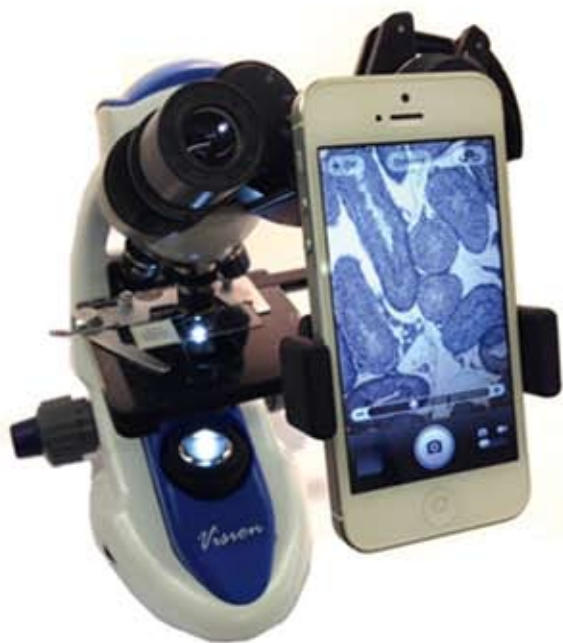

InSight™

Microscope Eyepiece
Adapter For Smartphones

**InSight™ Microscope Adapter mounts any smartphone
to any microscope in minutes!**

**The smartphone camera can then capture photos and videos
for uploading, e-mailing, and sharing on the web
and social media sites, as well as real-time viewing
on the smartphone screen or via video-conferencing software.**