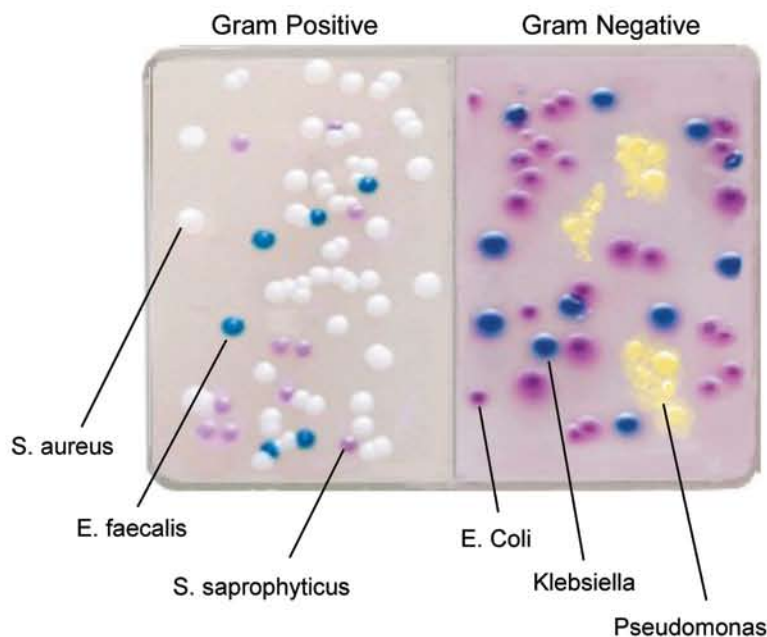

MULTICHROME™

:: VETERINARY MICROBIOLOGY CULTURE SYSTEM ::

Vets can now perform simple microbiology tests in-house, quickly, easily and without the need for specialist knowledge

MultiChrome™ can test for:

- Outer ear infections
- Urinary tract infections
- Conjunctival infections
- Wound/abscess pathogens
- Upper respiratory infections
- Skin infections
- Mastitis
- Septicaemia
- Special MRSA specific

Colour Specific Detection and Identification of Common Pathogenic Bacteria in 24 hours

MultiChrome™ isolates Gram Positive and Gram Negative organisms and is designed to ignite individual, distinct colours within the bacteria allowing in-house detection and identification of pathogens at a fraction of the cost of an outside laboratory

www.woodleyequipment.com

MULTICHROME™

:: VETERINARY MICROBIOLOGY INCUBATOR ::

Digital incubator with twelve assignable, built in timers.

MultiChrome™ Microbiology Incubator

- Small footprint (33h x 20.3w x 30.5d cm)
- Precise temperature control
- Digital read out
- Trays cradle all forms of dishes
- Clear door for observation
- 12 individual timers
- Audible / visible alerts
- Energy efficient, UL listed